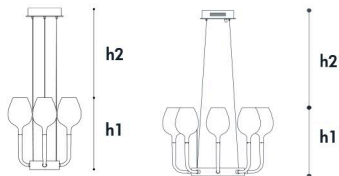

3050 Rosè

Family Collection - pg. 38 - INCANTO

Suspension

a richiesta con _ on request with

Materiali _ Materials

Diffusore - Diffuser: Vetro, Glass

Struttura - Structure: Metallo, Metal

TRIAC

Casambi Bluetooth

Code	Ø	h1	h2 cable adj	Color Temperature	Lumen	LED	Kg	Finitura Finish
3050/8	63	43	10-100	3000 K - CRI>80	5000	40w	7,5	Trasp. / Transp. / C Trasp. / Transp. / O Colorato / Colored / CDF

Code	Ø	h1	h2 cable adj	LED	Kg	Finitura Finish
3050/8	63	43	10-100	8x2,5w - G4	7,5	Trasp. / Transp. / C Trasp. / Transp. / O Colorato / Colored / CDF

GENERAL INFO: Driver non dimmerabile incluso - No dimmable driver included.

Colori vetro metallizzato: Oro rosa, Oro, Titanio - Shiny coating glass colors: Rose Gold, Gold, Titanium

3050 Rosè

Family Collection - pg. 38 - INCANTO

Wall

Dimmerazione _ Dimming

TRIAC

a richiesta con _ on request with

Casambi Bluetooth

Code	L	H	Sp	LED	Kg	Finitura Finish
3050/AP1	13	30	16	1x2,5w - G9	1	Trasp. / Transp. / C Trasp. / Transp. / O * Colorato / Colored / CDF

GENERAL INFO: Colori vetro metallizzato: Oro rosa, Oro, Titanio - Shiny coating glass colors: Rose Gold, Gold, Titanium

3050 Rosè

Family Collection - pg. 38 - INCANTO

Floor

a richiesta con _ on request with

TRIAC

Materiali _ Materials

Diffusore - Diffuser: Vetro, Glass

Struttura - Structure: Metallo, Metal

Code	Ø	H	LED	Kg	Finitura Finish
3050/P1	26	165	1x6w - E14	8	Trasp. / Transp. / C Trasp. / Transp. / O * Colorato / Colored / CDF

GENERAL INFO: Colori vetro metallizzato: Oro rosa, Oro, Titanio - Shiny coating glass colors: Rose Gold, Gold, Titanium