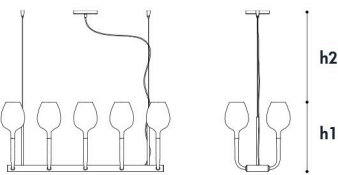

3050 Rosè

Family Collection - pg. 38 - INCANTO

Suspension

Materiali _ Materials

Diffusore - Diffuser: Vetro, Glass

Struttura - Structure: Metallo, Metal

a richiesta con _ on request with

1-10V, DALI

Casambi Bluetooth

Code	L x P	h1	h2 cable adj	Color Temperature	Lumen	LED	Kg	Finitura Finish
3050/L10	94x36	42	10-100	3000 K - CRI>80	9200	73w	12	Trasp. / Transp. / C Trasp. / Transp. / O * Colorato / Colored / CDF

GENERAL INFO: Driver non dimmerabile incluso - No dimmable driver included.

Colori vetro metallizzato: Oro rosa, Oro, Titanio - Shiny coating glass colors: Rose Gold, Gold, Titanium