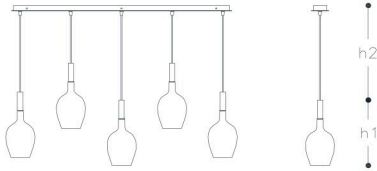

3050 Rosè

Family Collection - pg. 38 - INCANTO

Suspension

Materiali _ Materials

Diffusore - Diffuser: Vetro, Glass

Struttura - Structure: Metallo, Metal

Dimmerazione _ Dimming

TRIAC

a richiesta con _ on request with

Casambi Bluetooth

Code	L x P	h1	h2 cable adj	LED	Kg	Finitura Finish
3050/LS5	100x13	30	10-100	5x6w - E14	4	Trasp. / Transp. / C Trasp. / Transp. / O * Colorato / Colored / CDF

GENERAL INFO: Colori vetro metallizzato: Oro rosa, Oro, Titanio - Shiny coating glass colors: Rose Gold, Gold, Titanium